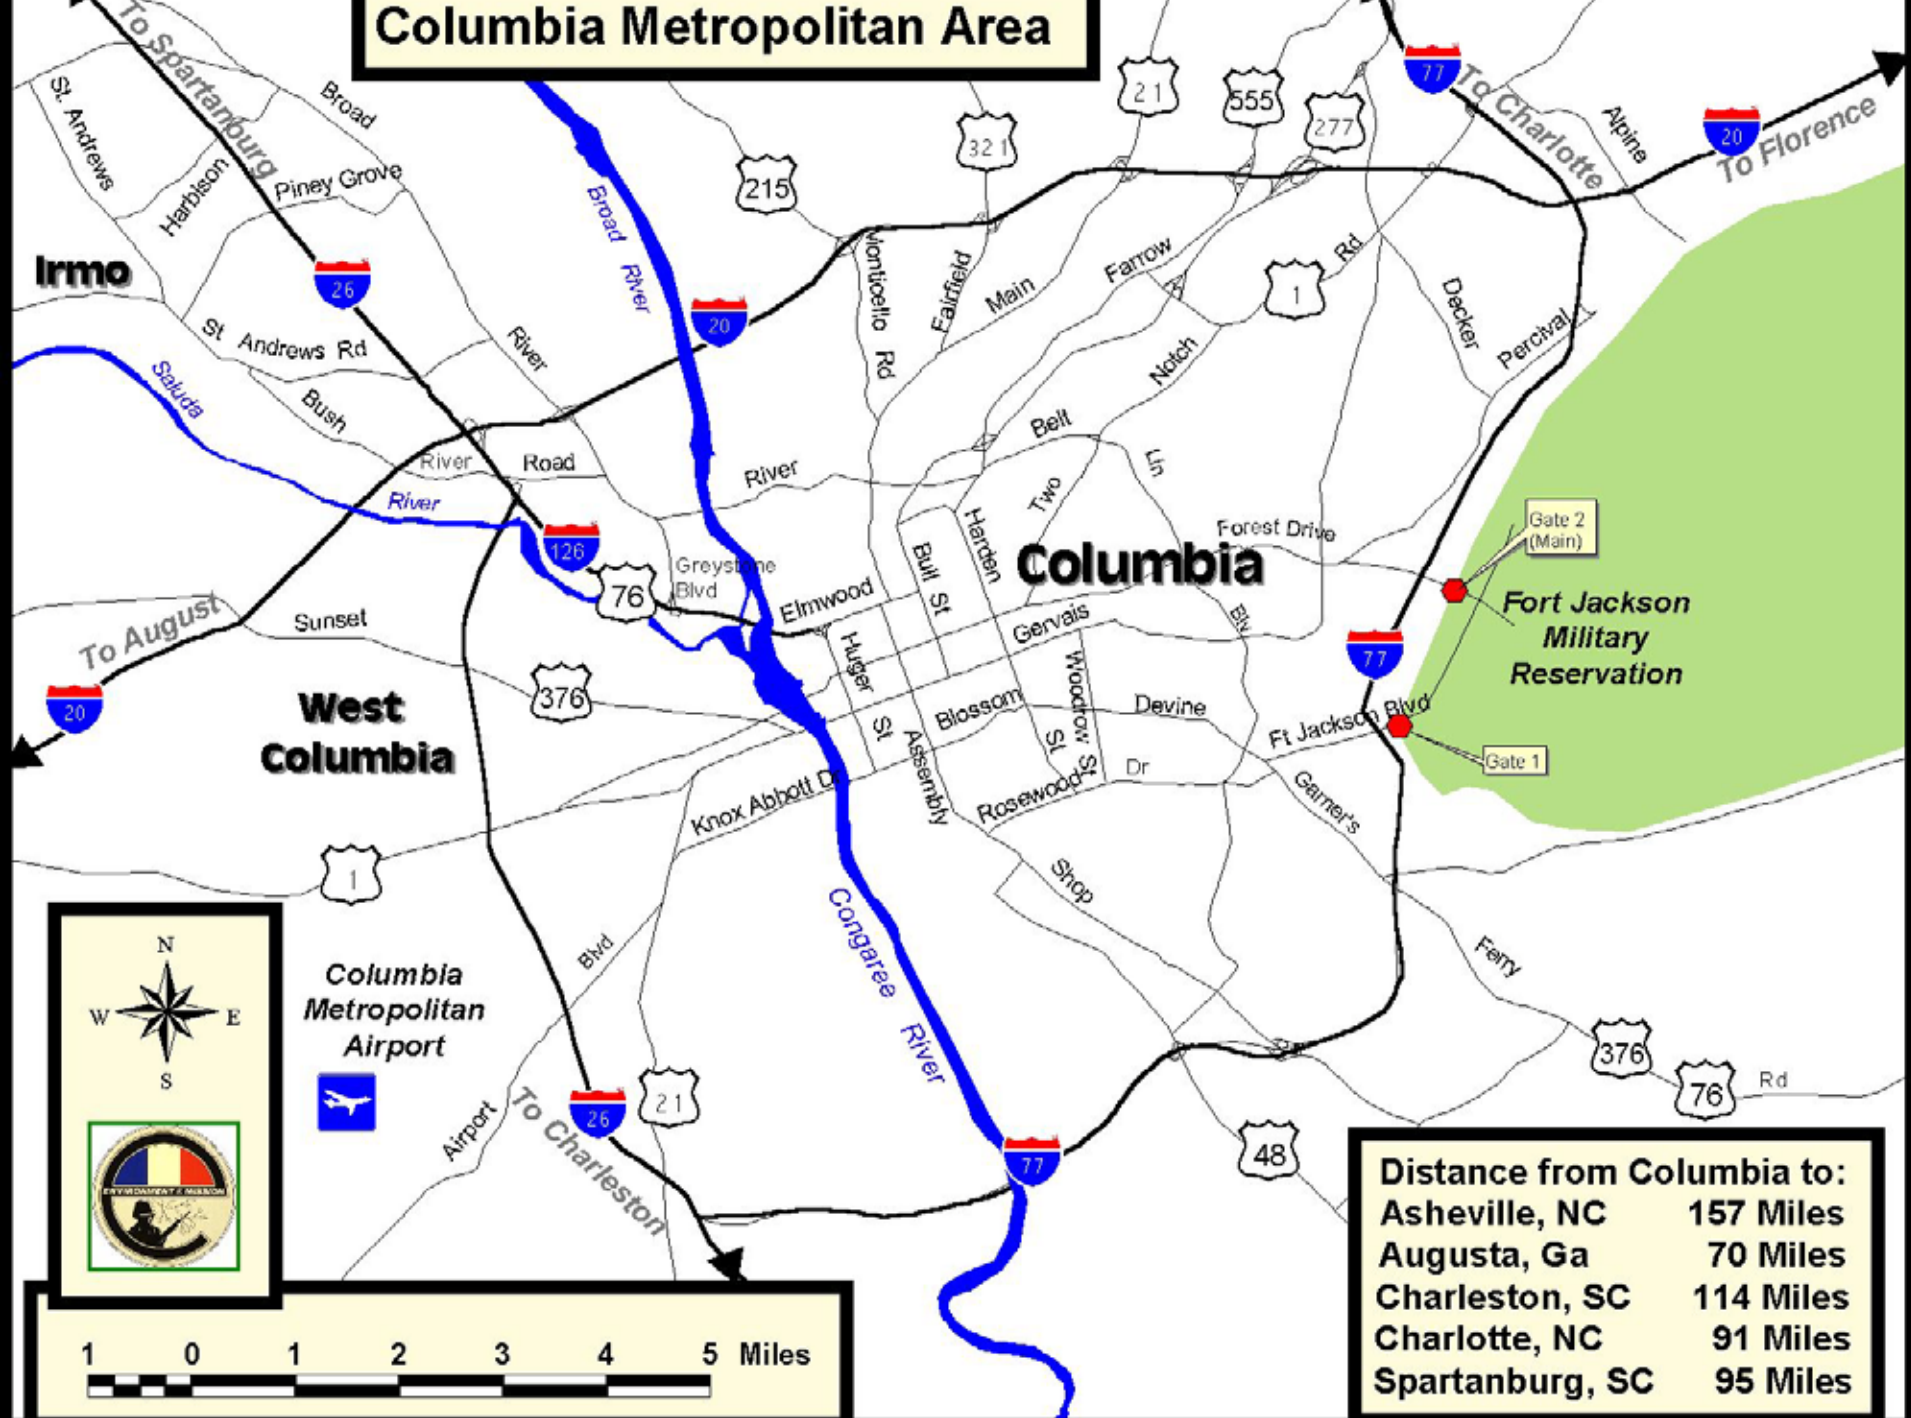

Columbia Metropolitan Area

Columbia Metropolitan Airport

Distance from Columbia to:	
Asheville, NC	157 Miles
Augusta, Ga	70 Miles
Charleston, SC	114 Miles
Charlotte, NC	91 Miles
Spartanburg, SC	95 Miles